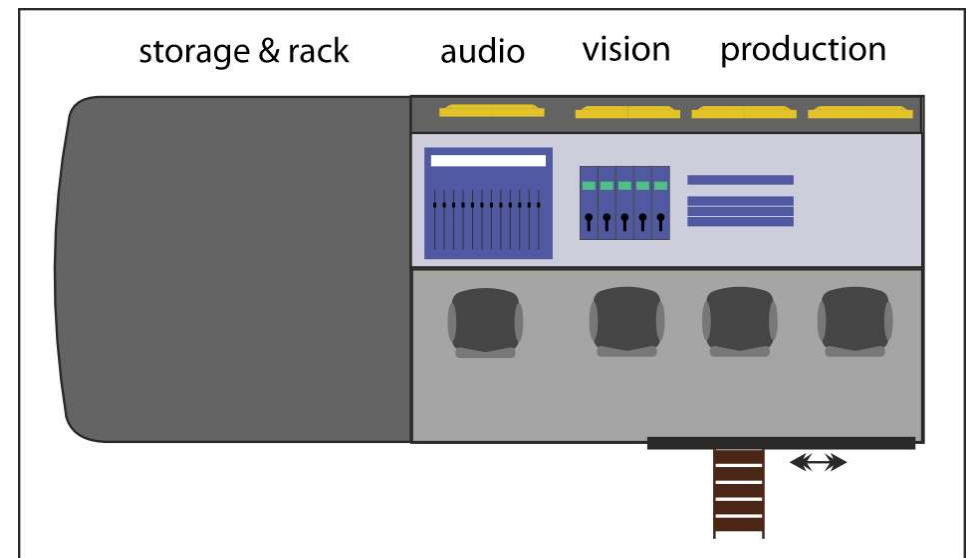

HD SNG12

PRODUCTION AREA

- BlackMagic Design ATEM 2ME Broadcast Studio
  - 1ME 10 button control panel
  - 20 inputs, 11 outputs
  - 2 M/E, 2 keyers per M/E
  - 1ch DME, SuperSource function (4 resizer and foreground key)
  - 4 channel internal ClipStore (with alpha channel)
- 2x LCD 32" NEC Monitor
- BlackMagic multiviewer

VISION CONTROL AREA

- 1x BON 21" Monitor
- 2x Marshall triple monitors
- Neveion SL-3GHD3232 router
- Riedel MicroN video, audio processor
- PHABRIX RK2000 measurement device

CAMERAS

- Up to 5 cameras
  - Grass Valley LDK 3000
  - Vislink INCAM-G Wireless camera with LDX80 camera head