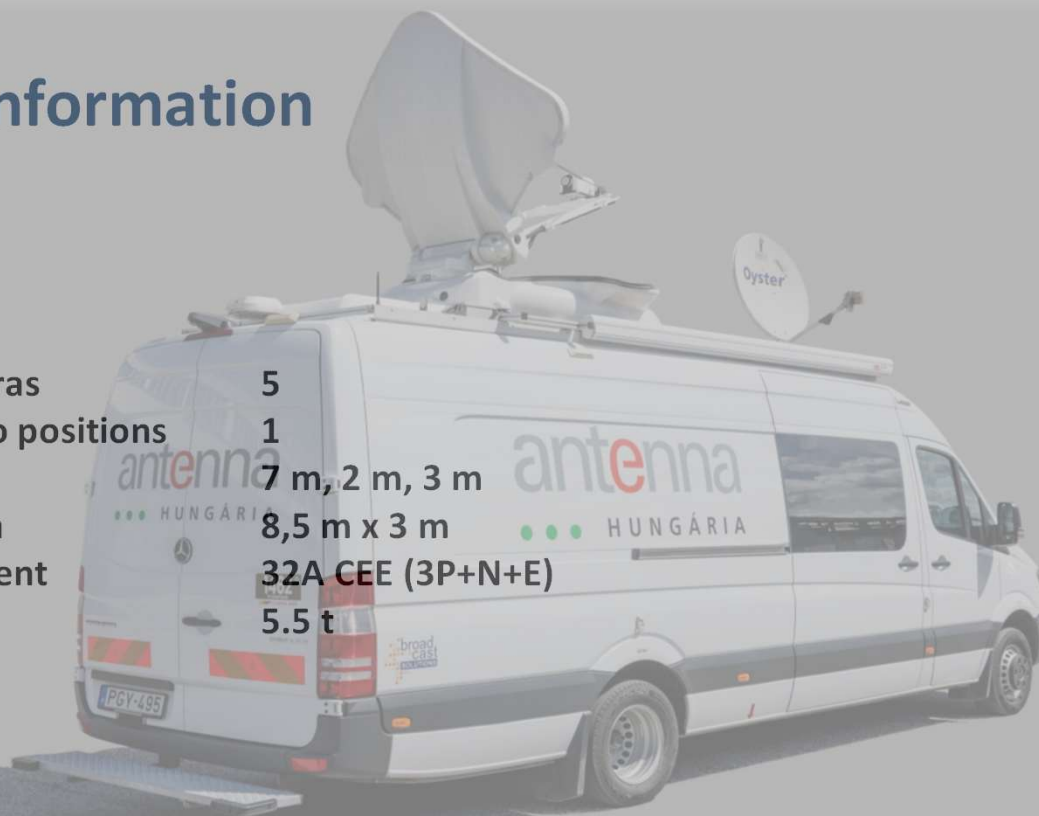

## General information

|                         |                  |
|-------------------------|------------------|
| Maximum cameras         | 5                |
| Maximum SloMo positions | 1                |
| Dimensions              | 7 m, 2 m, 3 m    |
| Operational area        | 8,5 m x 3 m      |
| Power requirement       | 32A CEE (3P+N+E) |
| Weight                  | 5.5 t            |