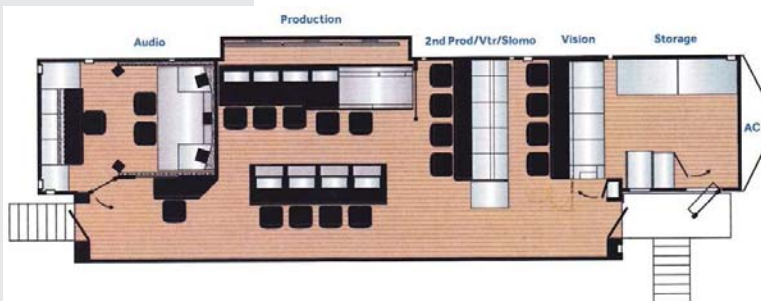

## DATASHEET

- XL sized OB Van, 17.6 meter length, with extendable side
- 4 separate areas
- GrassValley LDX series cameras (LDX80 Première, LDX80 Première Incam-G wireless and LDX86 HiSpeed cameras)
- Sony MVS-8000G multi-format switcher with a 4ME
- Lawo mc<sup>2</sup> 66 audio console
- Riedel Artist communication system
- Mediornet fiber transport system
- up to 22 workspaces