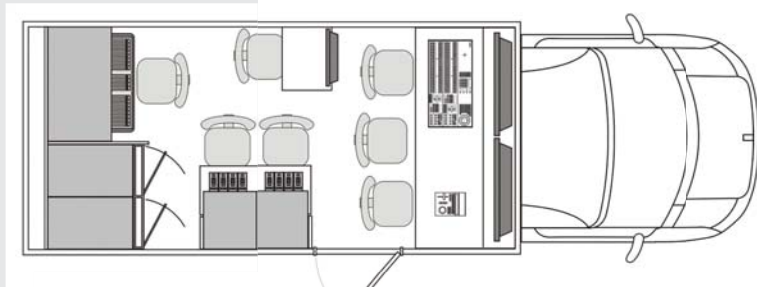

- Small sized OB Van, 10 meter length
- 2 production areas plus audio, slow motion and vision control area
- LDX80 Première, LDX80 Première Incam-G wireless and LDX86 HiSpeed cameras
- Sony MVS-3000 multi-format switcher with 2ME control panel
- Lawo mc² 36 audio console
- Riedel Artist communication system, Medionet fiber transport system
- Kaleido MX multiviewer and Vutrix monitors
- up to 7 workspaces