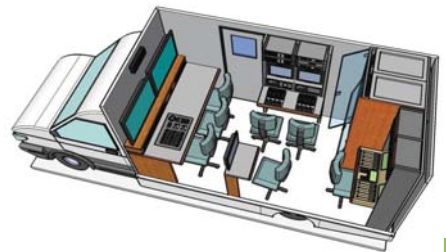

RECORDERS

- EVS XT[3] Channel max.
- up to 2x VTRs

PRODUCTION AREA

- Sony MVS-3000 Multi-format Switcher with 2M/E 24XPT panel
- 32 input, 16 output
- 2 M/E
- 4 keyers per M/E, two of four keyer with 2.5D
- 2ch DME
- 8 channel internal clipstore
- 2x LCD display with Kaleido MX multiviewer

AUDIO AREA

- Lawo mc² 36 audio console
- 16 faders
- 144 full broadcast DSP channels
- 1x external MADI interface
- 1x remote Compact I/O stagebox , 32 inputs, 32 outputs, AES, MADI connections available
- Vpro8 Video and Audio processor
- Genelec 8020, 8030 Loudspeaker System
- Dolby E decoder
- Intercom
 - Riedel Artist 32
 - Connect Trio ISDN/Telephone interface
 - RiFace G2 2 way radio interface
 - Riedel Acrobat CC-8 full duplex wireless talkback system