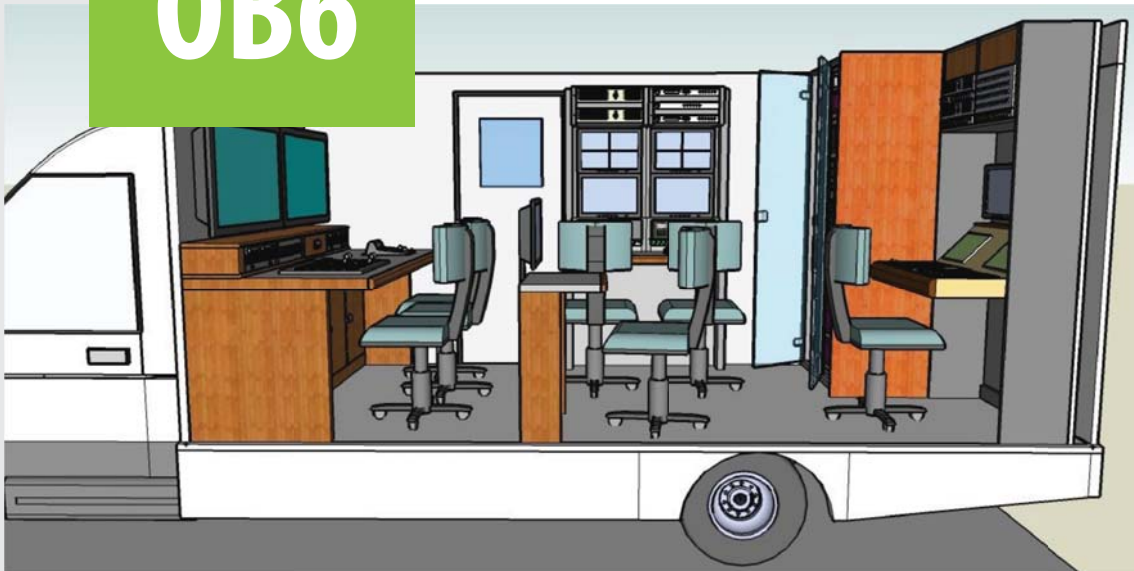

HD OB6

DATASHEET

- Small sized OB Van, 10 meter length
- 2 production areas plus audio, slow motion and vision control area
- LDX80 Première, LDX80 Première Incam-G wireless and LDX86 HiSpeed cameras
- Sony MVS-3000 multi-format switcher with 2ME control panel
- Lawo mc² 36 audio console
- Riedel Artist communication system, Medionet fiber transport system
- Kaleido MX multiviewer and Vutrix monitors
- up to 7 workspaces

RECORDERS

- EVS XT[3] Channel max.
- up to 2x VTRs

PRODUCTION AREA

- Sony MVS-3000 Multi-format Switcher with 2M/E 24XPT panel
- 32 input, 16 output
- 2 M/E
- 4 keyers per M/E, two of four keyer with 2.5D
- 2ch DME
- 8 channel internal clipstore
- 2x LCD display with Kaleido MX multiviewer

AUDIO AREA

- Lawo mc² 36 audio console
- 16 faders
- 144 full broadcast DSP channels
- 1x external MADI interface
- 1x remote Compact I/O stagebox , 32 inputs, 32 outputs, AES, MADI connections available
- Vpro8 Video and Audio processor
- Genelec 8020, 8030 Loudspeaker System
- Dolby E decoder
- Intercom
 - Riedel Artist 32
 - Connect Trio ISDN/Telephone interface
 - RiFace G2 2 way radio interface
 - Riedel Acrobat CC-8 full duplex wireless talkback system