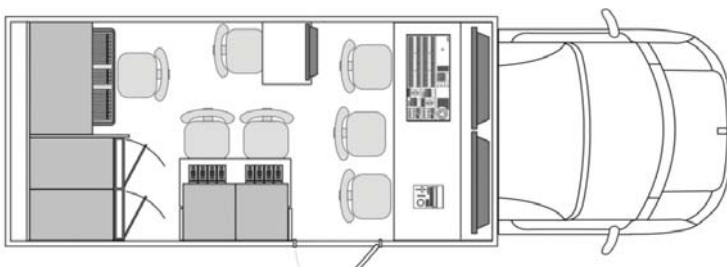

HD OB4

DATASHEET

- Small sized OB Van, 7.25 meter length
- Production area with slo motion, plus audio and vision control area
- GrassValley LDK3000 series cameras, LDK8300 HiSpeed camera and LDK4000 wireless camera
- BlackMagic Design 2ME Broadcast Studio with 1ME control panel
- Allen&Heath GL2400, 24 input audio console
- Trilogy Orator communication system
- BlackMagic Design and Kaleido multiviewer, Vutrix and BlackMagic Design monitors
- OpenGear fiber transport system
- up to 7 workspaces

CAMERAS

- up to 6x GrassValley LDK3000
- up to 1x GrassValley LDK4000 Wireless
- up to 1x SSL camera (LDK8300)
- Canon lenses from 14x4.3 to 95x8.6

VISION CONTROL AREA

- 2x Vutrix 19" monitor
- 6x BlackMagic Design dual monitors
- BlackMagic Design Universal Videohub 72 x 72 video router
- 3x BlackMagic Design SmartScope Duo measurement device
- 2x BlackMagix Design Teranex 2D frame synchronizers
- BlackMagic Design and Cobalt digital glue

RECORDERS

- 1x EVS XT[3] 12 channel (Channel Max Option)
- 1x BlackMagic Design HyperDeck Studio SSD Recorder
- up to 2x VTRs

PRODUCTION AREA

- BlackMagic Design ATEM 2ME Broadcast Studio with 1ME 10 button control panel
- 20 inputs, 11 outputs
- 2 M/E, 2 keyers per M/E
- 1ch DME, SuperSource function (4 resizer and foreground key)
- 4 channel internal clipstore (with alpha channel)
- 2x LCD 40" display with BlackMagic and Kaleido multiviewer