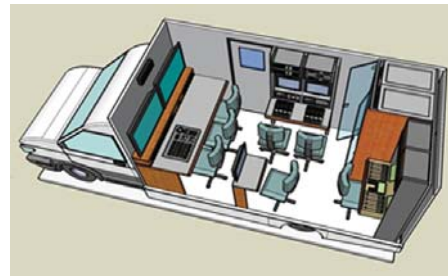

AUDIO AREA

- Allen&Heath GL2400-424 audio console
- 24 channel faders, 6 master faders
- Main output, 4 group outputs, 6 aux outputs, 4 matrix outputs
- Remote optical stagebox for commentary position
- Genelec & Fostex Loudspeaker System
- Intercom
 - Trilogy orator
 - ISDN/Mobile hybrid interface
 - Motorola Handheld radios