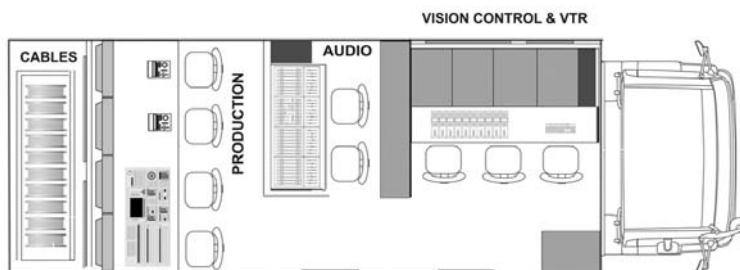

HD OB1

DATASHEET

- Mid-sized OB Van, 10.5 meter length
- 3 separate areas, up to 9 workspaces
- GrassValley LDK series cameras
(LDK 3000, LDX80 Première Incam-G wireless and LDK 8300 HiSpeed cameras)
- Sony MVS-3000 multi-format switcher with a 3ME control panel
- Lawo mc²36 16 faders MKII audio console
- Riedel Artist communication system, Mediornet fiber transport system
- Vutrix monitors and SONY

CAMERAS

- up to 10x LDK 3000
- up to 1x LDX80 Première Incam-G wireless
- up to 1x LDK 8300 HiSpeed cameras
- Fujinon lenses from 14x4.3 to 86x9.3 CANON lens

VISION CONTROL AREA

- 3x Sony TriMaster OLED 17" monitors
- 5x Vutrix 19" quad monitors
- 4x Vutrix 10" dual monitors
- 3G / HD / SD Miranda NVISION NV8288 Video router 156x240
- 2x LEADER measurement devices
- 2x HARRIS X75 Frame Synchronizers

RECORDERS

- precabled 2x XT[3] CH MAX
- up to 2x VTRs
- IP DIRECTOR

PRODUCTION AREA

- Sony MVS-3000 Multi-format Switcher with 2M/E 24XPT panel
- 32 input, 16 output
- 2 M/E
- 4 keyers per M/E, two of four keyer with 2.5D resizer
- 2ch DME
- 8 channel internal clipstore
- 4x Sony TriMaster OLED 17" monitors
- 10x Vutrix 19" Quad 2x Vutrix 19"