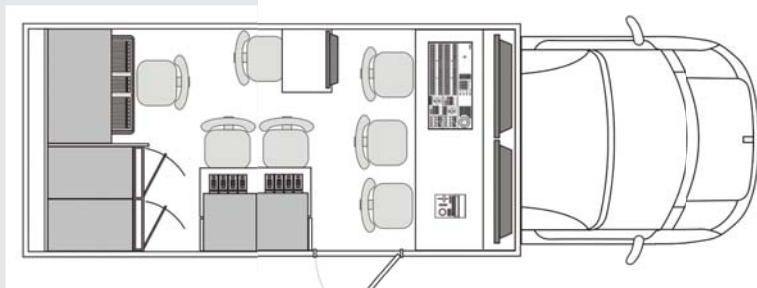

HD OB5

DATASHEET

- Small sized OB Van, 10 meter length
- 2 production areas plus audio, slow motion and vision control area
- LDX80 Première, LDX80 Première Incam-G wireless and LDX86 HiSpeed cameras
- Sony MVS-3000 multi-format switcher with 2ME control panel
- Lawo mc² 36 audio console
- Riedel Artist communication system, Medionet fiber transport system
- Kaleido MX multiviewer and Vutrix monitors
- up to 7 workspaces